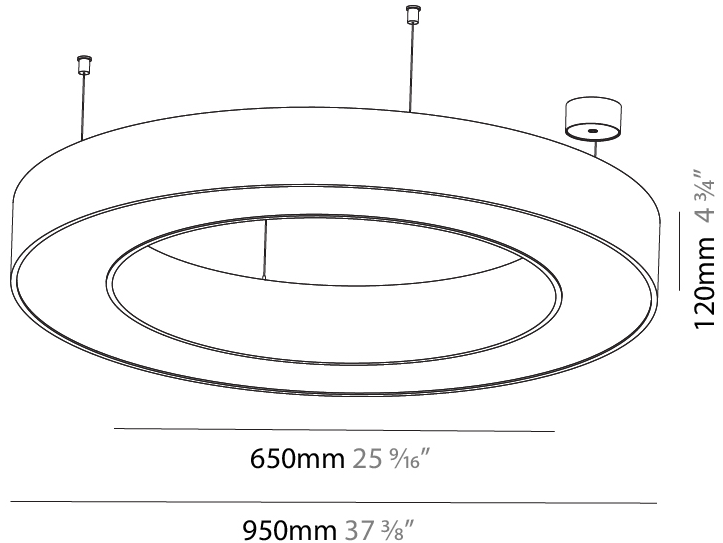

GENERAL

Series: Glorious
Subseries: Glorious
Brand: Prolicht
Division: Architectural
Mounting Type: Suspension
Mounting Location: Ceiling
Subcategory: Ambient

PHYSICAL

Shape: Round
Diameter (mm): 950
Diameter (in): 37 ³/₈
Height (mm): 120
Height (in): 4 ³/₄
Max. Overall Height (mm): 2120
Max. Overall Height (in): 83 ⁷/₁₆
Light Distribution: Direct / Indirect
Weight (kg): 10.395
Weight (lbs): 22.92
Diffuser: PMMA - Opal or Micro-Prism
Fixture Finish: SSR / BKV / CWI / CRY / HAB / LAG / UFT / ITA / RUA / RUR / MIC / FTG / MYG / TWT / LOD / PUS / FRO / FUP / KIA / POP / BLS / SPG / MEY / GOH / GUM / CHC / COM / ABZ / JAG / OBR / MOS / ROR
Fixture Material: Aluminum

ELECTRICAL

Lamp Type: LED (Zhaga Standard)
Input Wattage (W): 58.5
Total Output Wattage (W): 52 / 41.6 (3500K)
Dimming: Non-Dimming / Phase Dimming (120Vac only) / 0-10V Dimming
Driver Included: Yes
Driver Location: Integrated
Driver Type: Constant Current
Driver Class: Class 2
Input Voltage (V): 120 - 277
Constant Current (MA): 350 / 900/400 (3500K)

LED

Color Temperature (°K): 3000 / 3500 / 4000
Max. Delivered Lumen (lm): 4150 / 4302 / 4390 Direct / 1850/ 1911 / 150
CRI: >80 CRI
Efficiency (%): 69
Lamp Life (hrs): 50000

OPTICAL

RATINGS AND CERTIFICATIONS

Certified By: Certified for North American Standards
IP rating: IP20